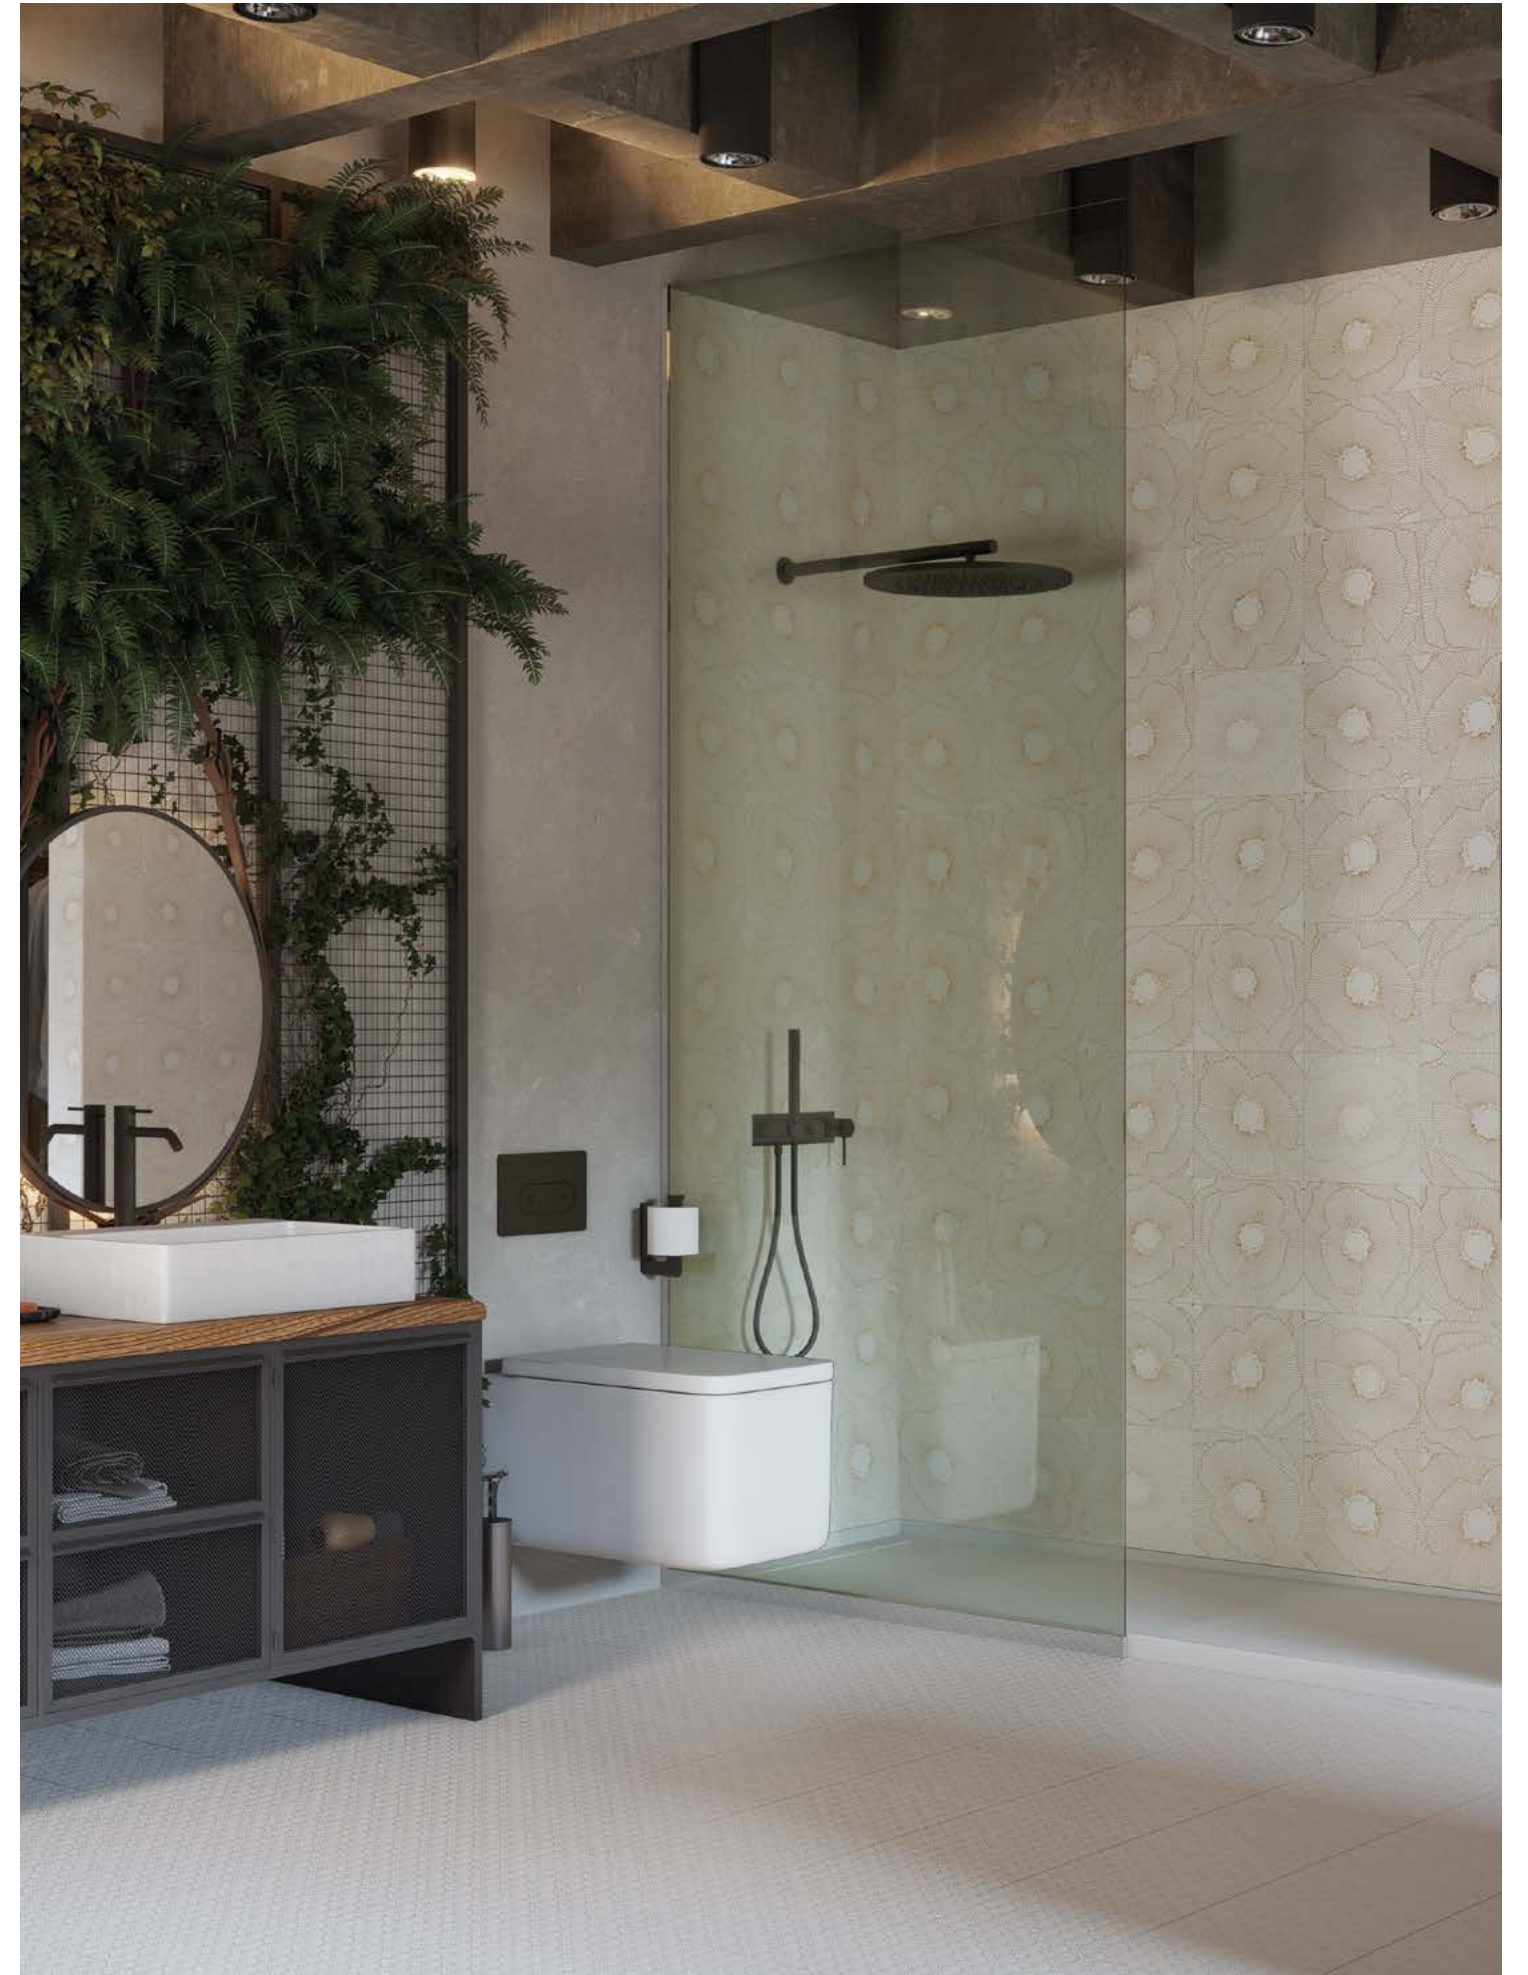

Wall: Art-Deco White Spritz Natural 29,75x29,75 cm Floor: Art-Deco White Manhattan Natural 29,75x29,75 cm