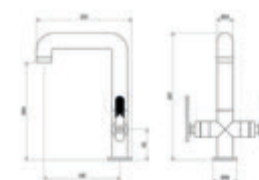

Strem / Lavabo alto bimando / High washbasin two levers

Sin desagüe semiautomático
Without semi automatic pop up waste

Cromo Ref. 7975300

742,00 €

Con desagüe semiautomático
With semi automatic pop up waste

Cromo Ref. 7974300

767,50 €

Tecnología de acabados Luxcover®. Fabricamos a medida. Crea grifería exclusiva personalizando como necesites con las diferentes técnicas de acabados. Grifos únicos personalizados. Consulte: exclusive@griferiasgalindo.com . www.luxcoverbygalindo.com

Luxcover® finishing technology. Custom manufacturing. Create exclusive faucets customizing as you need with the different finishing techniques. Unique custom faucets. Consult: exclusive@griferiasgalindo.com . www.luxcoverbygalindo.com