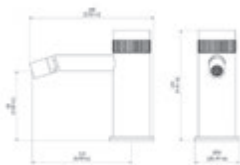

Design

Colección Zoom

Zoom / Bidet / Bidet

Sin desagüe semiautomático

Without semi automatic pop up waste

Cromo	Ref. 4987000	478,30 €
Oro cepillado	Ref. 4987029	765,30 €
Cr. Negro cep.	Ref. 4987036	765,30 €
Níquel cep.	Ref. 4987071	597,90 €

Con desagüe semiautomático

With semi automatic pop up waste

Cromo	Ref. 4986000	502,80 €
Oro cepillado	Ref. 4986029	789,70 €
Cr. Negro cep.	Ref. 4986036	789,70 €
Níquel cep.	Ref. 4986071	622,40 €

Zoom / Lavabo mural / Wall washbasin