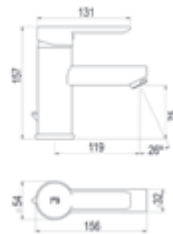

Karim Due / Lavabo / Washbasin

Sin desagüe automático
Without automatic pop up waste

1. Cromo Ref. 88945000 102,60 €
2. Cromo Ref. 8894500E 112,90 €

Con desagüe automático
With automatic pop up waste

1. Cromo Ref. 88944000 119,50 €
2. Cromo Ref. 8894400E 130,10 €