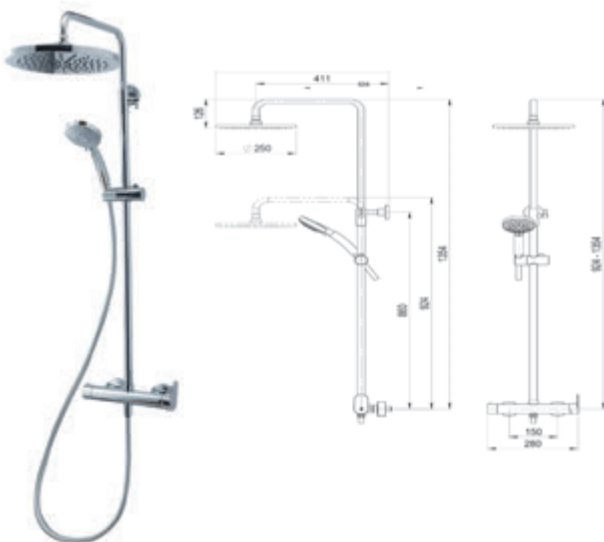

Rociador Ø250 mm ABS y flexo en PVC
Sprayer Ø250 mm and PVC flexible hose

Cromo ☐ Ref. 46250300

428,10 €

Rociador Ø250 mm en inox y flexo en PVC
Sprayer Ø250 mm in inox and PVC flexible hose

Cromo ☐ Ref. 46250301

516,90 €

Rociador Ø300 mm en inox y flexo en PVC
Sprayer Ø300 mm in inox and PVC flexible hose

Cromo ☐ Ref. 46250302

553,40 €

Rociador Ø300 mm en inox y flexo en PVC
Sprayer Ø300 mm in inox and PVC flexible hose

Negro ☐ Ref. 46250303

1.106,70 €

Rociador Ø300 mm en inox y flexo en PVC
Sprayer Ø300 mm in inox and PVC flexible hose

Blanco ☐ Ref. 46250304

1.106,70 €