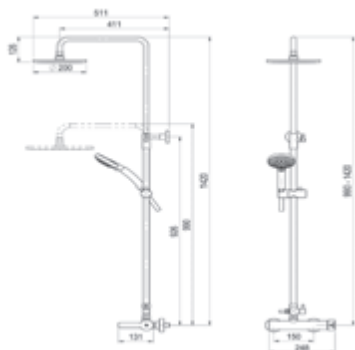

Karim due / Columna de ducha mezcladora / Mixing shower column

Rociador Ø200 mm en ABS y flexo inox
Sprayer Ø200 mm in ABS and inox flexibe hose

Cromo Ref. 88950100 369,20 €

Rociador Ø250 mm en ABS y flexo inox
Sprayer Ø250 mm in ABS and inox flexibe hose

Cromo Ref. 88950300 378,70 €