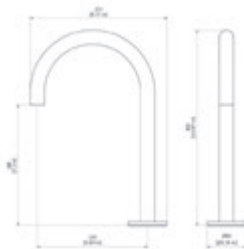

Zoom / Caño repisa / Deck spout

Cromo		Ref. 4980100		465,60 €
Oro cepillado		Ref. 4980129		744,90 €
Cr. Negro cep.		Ref. 4980136		744,90 €
Níquel cep.		Ref. 4980171		582,00 €