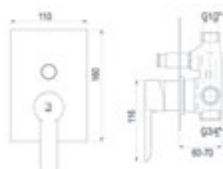

Karim Due / Mecanismo baño-ducha empotrable / Wall bath and shower

Sin accesorios de ducha
Without shower accessories

Cromo Ref. 8897400 169,30 €

Caja empotrable / Embed box
Ref. BOX02 - 22,60 €