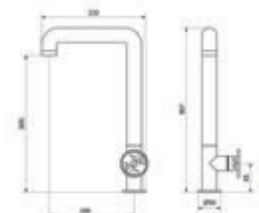

Strem / Lavabo alto / High washbasin

Sin desagüe semiautomático
Without semi automatic pop up waste

Cromo Ref. 7965500

628,60 €

Con desagüe semiautomático
With semi automatic pop up waste

Cromo Ref. 7964500

654,10 €

● Opción volante rojo +12,50 € Option red steering wheel +1250 €