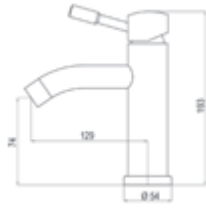

Siente la distinción

Inox / Lavabo / Washbasin

Sin desagüe semiautomático
Without semi automatic pop up waste

Inox Ref. 8665000

270,10 €