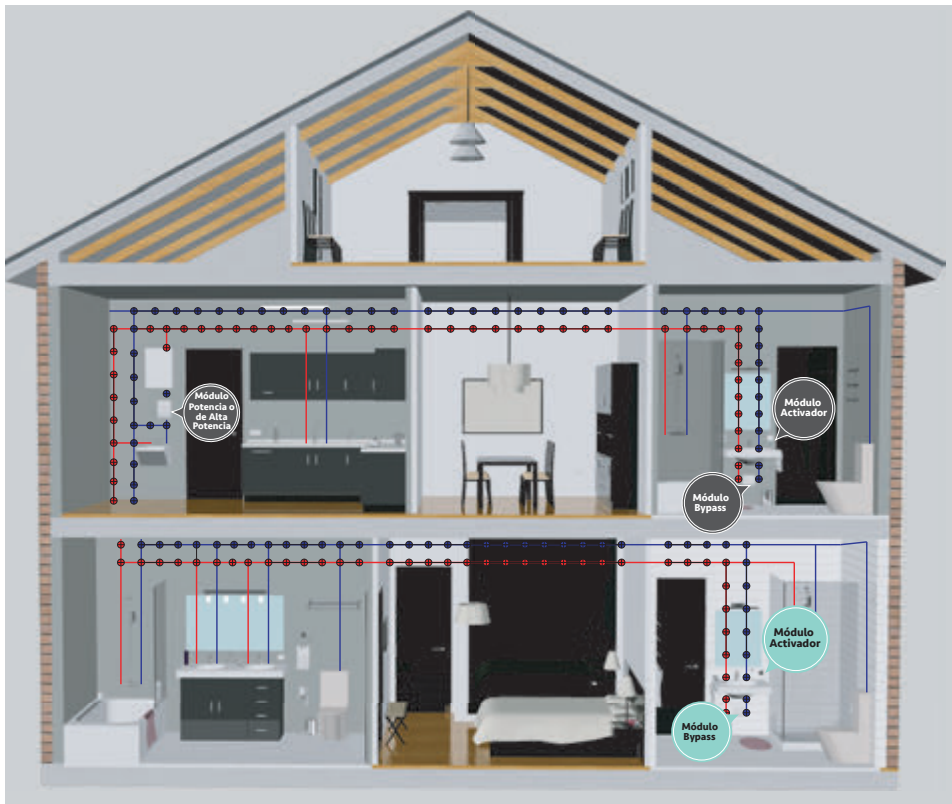

Máximo Ahorro de Agua y Energía

Reduce la huella de CO2 en el ciclo integral del agua. Además de un ahorro medio del 27% y de hasta un 56% en la factura del agua, con un bajo consumo eléctrico.

Reduces the CO2 footprint in the integral water cycle. In addition to an average saving of 27% and up to 56% in the water bill, with low power consumption.

Para más información visita nuestra web

*For more information, visit our web site
www.griferiasgalindo.com/ness-confort*