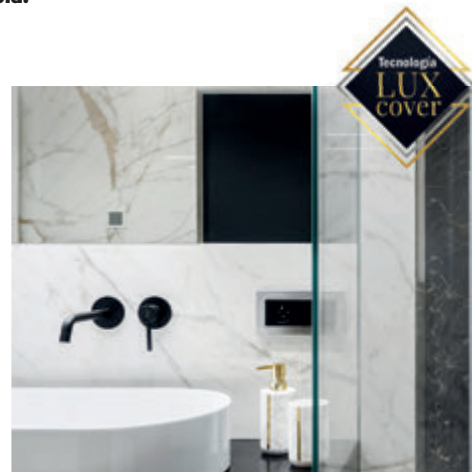

LUXCOVER® fabricación a medida.

Customiza con acabados personalizados.

LUXCOVER® custom manufacturing.

Customize with all kinds of finishes.