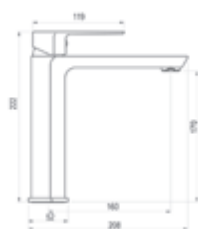

Aroha / Lavabo medio / Medium washbasin

Sin desagüe semiautomático
Without semi automatic pop up waste

Cromo	■ Ref. 4605100	128,60 €

Con desagüe semiautomático
With semi automatic pop up waste

Cromo	■ Ref. 4604100	153,60 €