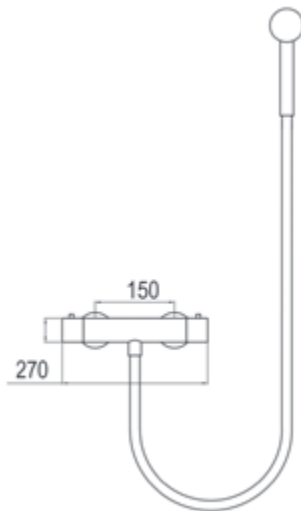

Siente la distinción

Inox / Lavabo / Washbasin

Sin desagüe semiautomático
Without semi automatic pop up waste

Inox Ref. 8665000

270,10 €

Inox / Lavabo alto / High washbasin

Sin desagüe semiautomático
Without semi automatic pop up waste

Inox Ref. 8665500

340,80 €

Inox / Grupo ducha / Shower unit

Con accesorios de ducha
With shower accessories

Inox Ref. 8663000

495,40 €

Inox