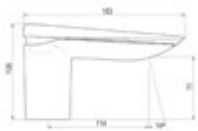

Siente la distinción

Seven / Lavabo / Washbasin

Sin desagüe semiautomático

Without semi automatic pop up waste

Cromo		Ref. 90045000 ●	172,80 €
Mármol negro		Ref. 90045026	347,30 €

Con desagüe semiautomático

With semi automatic pop up waste

Cromo		Ref. 90044000	198,40 €