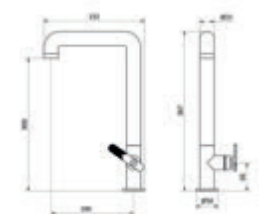

Strem / Lavabo alto / High washbasin

Sin desagüe semiautomático
Without semi automatic pop up waste

Cromo Ref. 7975500

628,60 €

Con desagüe semiautomático
With semi automatic pop up waste

Cromo Ref. 7974500

654,10 €