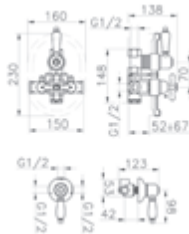

Cromo Ref. 40047400 729,10 €

Bronce env. Ref. 40047440 1.024,20 €