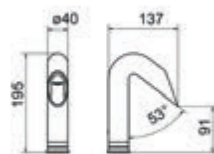

Onlyone / Lavabo / Washbasin

Sin desagüe semiautomático
Without semi automatic pop up waste

Cromo Ref. 2345000 ● 612,70 €

Con desagüe semiautomático
With semi automatic pop up waste

Cromo Ref. 2344000 638,20 €