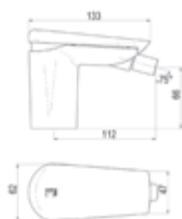

Seven / Bidet / Bidet

Sin desagüe semiautomático

Without semi automatic pop up waste

Cromo		Ref. 90047000 ●	165,70 €
Mármol negro		Ref. 90047026	347,30 €

Con desagüe semiautomático

With semi automatic pop up waste

Cromo		Ref. 90046000	191,40 €