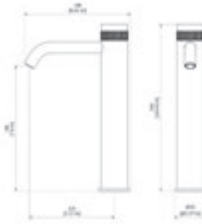

Zoom / Lavabo alto / High washbasin

Con desagüe semiautomático

With semi automatic pop up waste

Cromo		Ref. 4984500		700,50 €
Oro cepillado		Ref. 4984529		1.106,10 €
Cr. Negro cep.		Ref. 4984536		1.106,10 €
Níquel cep.		Ref. 4984571		869,50 €

Sin desagüe semiautomático

Without semi automatic pop up waste

Cromo		Ref. 4985500		676,00 €
Oro cepillado		Ref. 4985529		1.081,60 €
Cr. Negro cep.		Ref. 4985536		1.081,60 €
Níquel cep.		Ref. 4985571		845,00 €