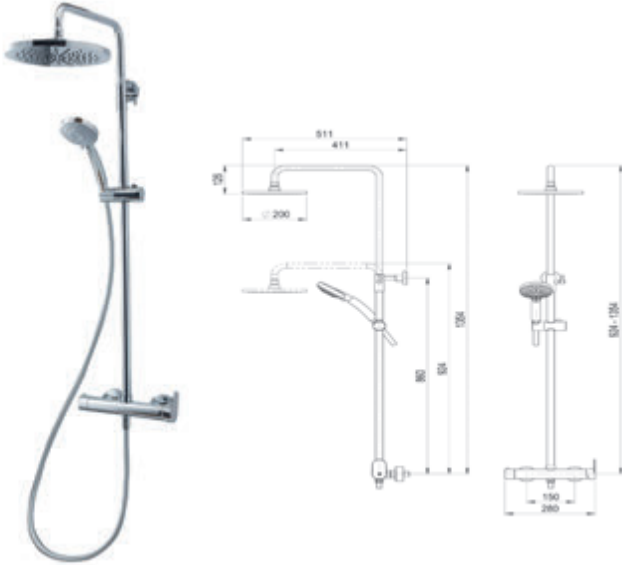

Nine / Columna de ducha mezcladora / Mixing shower column

Rociador Ø200 mm ABS y flexo en PVC
Sprayer Ø200 mm and PVC flexible hose

Cromo ☐ Ref. 46250100

408,30 €

Nine / Columna de ducha mezcladora / Mixing shower column